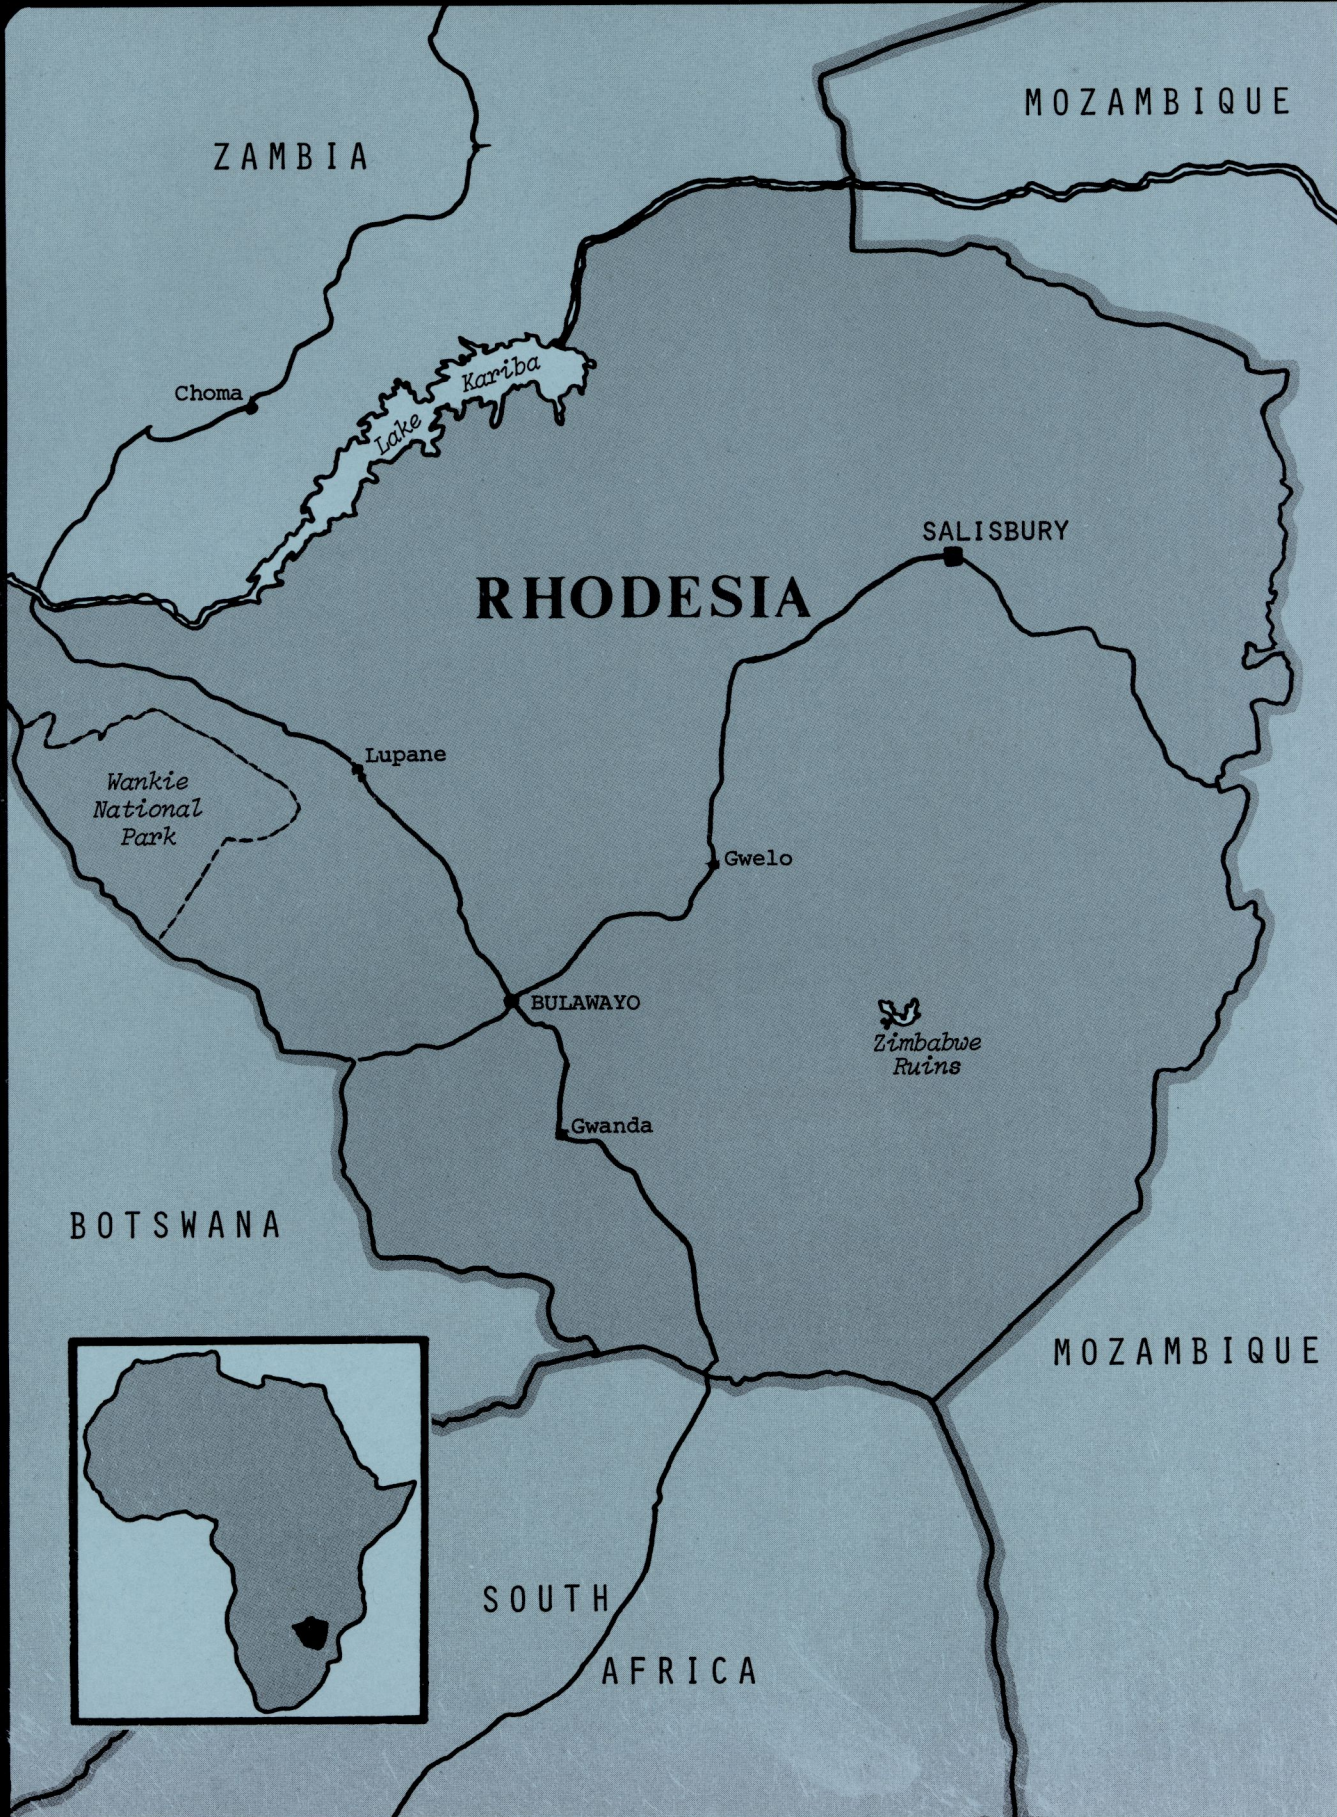

Brethren in Christ

M I S S I O N S

Fourth Quarter
1974

Introduction to Rhodesia

Fifth in a series on
Brethren in Christ Missions

On November 24, 1897, five missionaries sailed from New York harbor, bound for Africa. During the voyage they sought God's leading as to destination. One of them reported that "Ere the party left the steamer [at Cape Town] the consensus of opinion seemed to be that Rhodesia, or the part of it known as Matabeleland, was the Lord's place for them to begin aggressive missionary work." (Davidson, SOUTH & SOUTH CENTRAL AFRICA, p. 35)