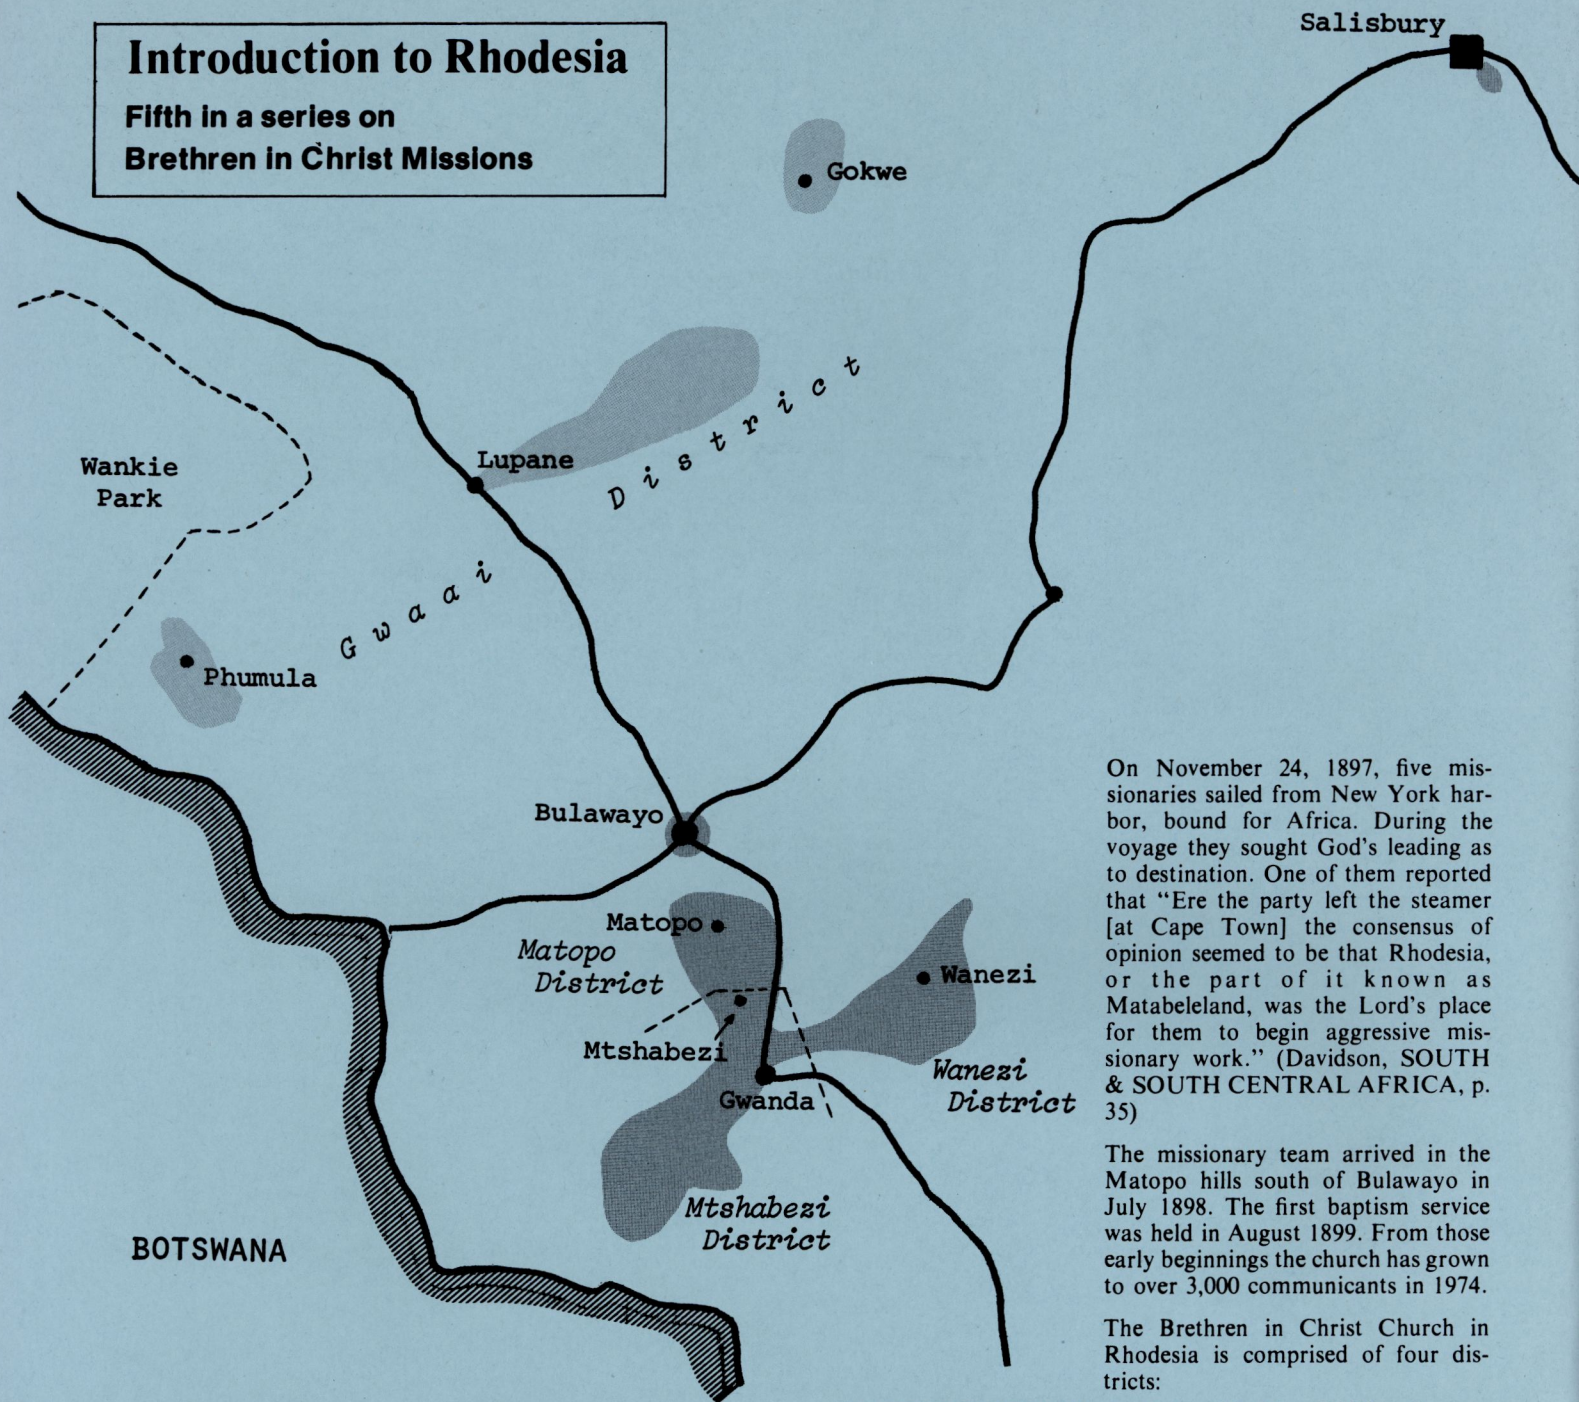

Brethren in Christ

M I S S I O N S

Fourth Quarter
1974

Introduction to Rhodesia

Fifth in a series on
Brethren in Christ Missions

On November 24, 1897, five missionaries sailed from New York harbor, bound for Africa. During the voyage they sought God's leading as to destination. One of them reported that "Ere the party left the steamer [at Cape Town] the consensus of opinion seemed to be that Rhodesia, or the part of it known as Matabeleland, was the Lord's place for them to begin aggressive missionary work." (Davidson, SOUTH & SOUTH CENTRAL AFRICA, p. 35)